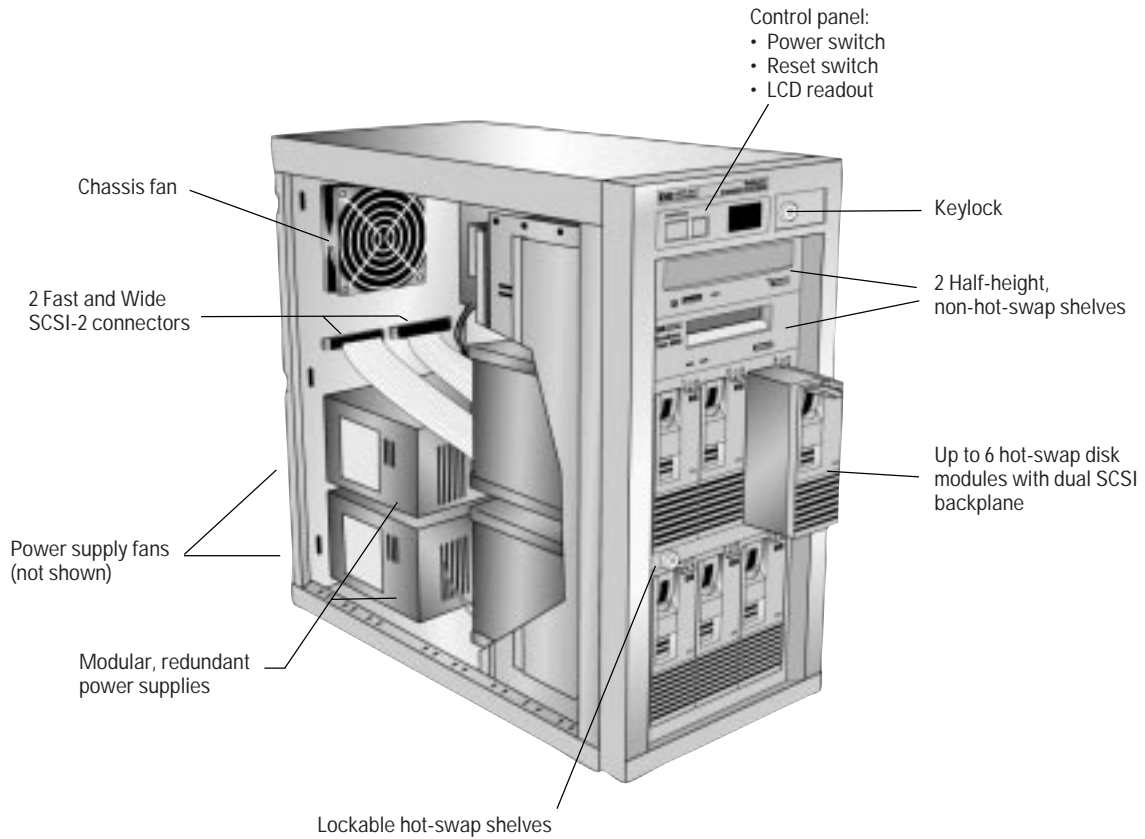

HP NetServer Storage System/6

Banyan and VINES are registered trademarks of Banyan Systems, Inc. IBM and OS/2 are registered trademarks of IBM Corporation. Microsoft, MS-DOS, and Windows are registered trademarks of, and Windows NT is a trademark of, Microsoft Corporation. Novell and NetWare are registered trademarks of Novell Inc. SCO and UnixWare are registered trademarks of, and OpenServer and MPX are trademarks of, the Santa Cruz Operation.

For Additional Information

HP WWWeb server	http://www.hp.com/go/netserver
HP NetServer FTP server	ftp://ftp.netserver.hp.com
HP NetServer BBS	1-408-553-3500
HP FAX Response system	1-208-344-4809 (worldwide from fax only)

Information in this document is subject to change without notice.

©Copyright Hewlett-Packard Company 1997. All Rights Reserved. Reproduction, adaptation, or translation without prior written permission is prohibited except as allowed under the copyright laws.

Printed in USA M0596